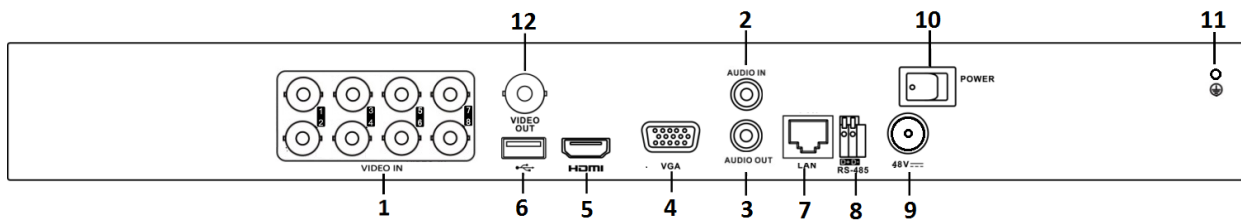

Physical Interfaces

NOTE The rear panel of DS-7204HUHI-K1/E provides 4 video input interfaces.

Index	Description	Index	Description
1	VIDEO IN	7	LAN Network Interface
2	AUDIO IN, RCA Connector	8	RS-485 Serial Interface
3	AUDIO OUT, RCA Connector	9	Power Input
4	VGA Interface	10	Power Switch
5	HDMI Interface	11	GND
6	USB Interface	12	VIDEO OUT